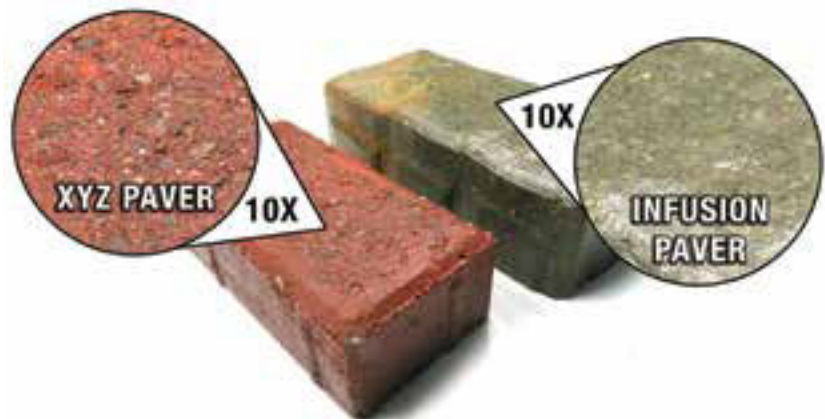

Willow Creek Innovation

INFUSION
TECHNOLOGY™

By WillowCreek

- **Enhances paver durability and color**
- **Extends the life of the paver's bright, vibrant "new paver" look**
- **Improves stain resistance for everyday use**
- **Reduces absorption, making the paver more durable**
- **Has been rigorously tested for all-season weathering**

Durability Test Results

Watch test video at:
willowcreekpavingstones.com/infusion-technology