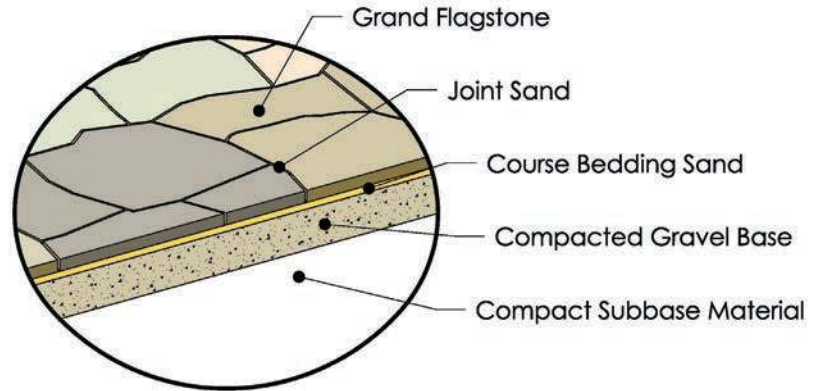

## FEATURES

- Beautiful natural stone texture.
- 15 unique shapes replicate large, irregular flagstone.
- Fast installation with easy-to-install pattern.
- Uniform thickness (1.75") = comfortable end result.
- High strength concrete = long term durability.
- Multiple natural color blends available.

## GRAND FLAGSTONE PACKAGING

Note: Outside dimensions of each layer are identical to all other layers, allowing any layer to be used anywhere in the pattern.

- 1 pallet = 90 s.f. (assumes 3/8" joint)
- 8 layers per pallet
- 2,160 lbs. per pallet
- Each pallet contains 2ea of the following layers:

TYPICAL PATTERN: Each layer is comprised of multiple individual pieces.