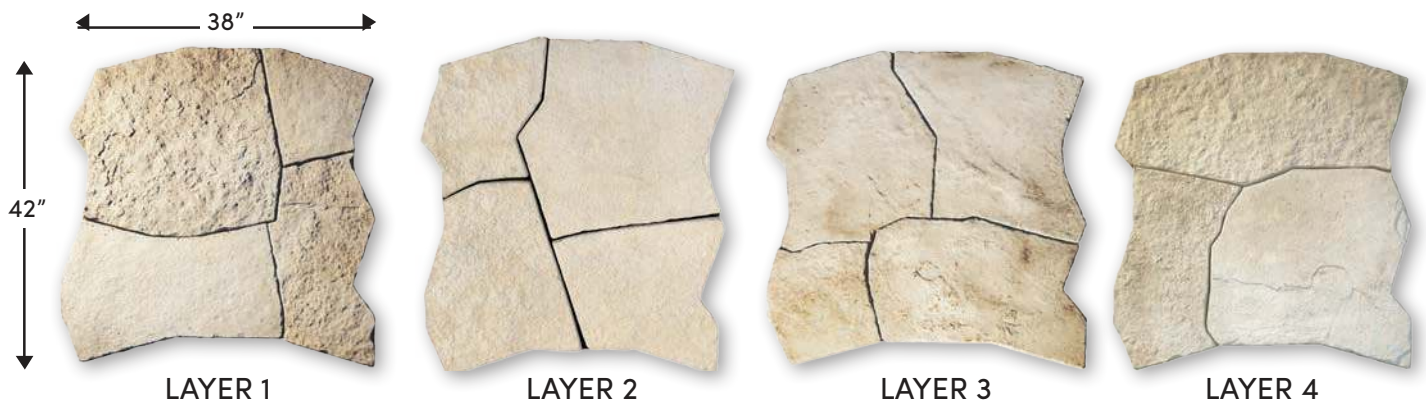

## FEATURES

- Beautiful natural stone texture.
- 15 unique shapes replicate large, irregular flagstone.
- Fast installation with easy-to-install pattern.
- Uniform thickness (1.75") = comfortable end result.
- High strength concrete = long term durability.
- Multiple natural color blends available.

## GRAND FLAGSTONE PACKAGING

Note: Outside dimensions of each layer are identical to all other layers, allowing any layer to be used anywhere in the pattern.

- 1 pallet = 90 s.f. (assumes 3/8" joint)
- 8 layers per pallet
- 2,160 lbs. per pallet
- Each pallet contains 2ea of the following layers:

TYPICAL PATTERN: Each layer is comprised of multiple individual pieces.