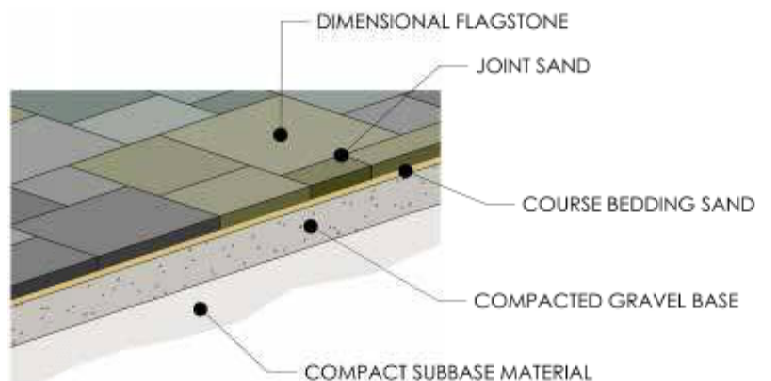

FEATURES

- Authentic, natural, slate texture
- 6 unique shapes, 24 unique stone textures
- All sizes on every pallet = simple installation
- Uniform thickness and accurate dimensions = Fast installation and a beautiful end result
- Consistent 2" thickness.

LAYER OF PALLET

PATIO LAYOUT

WALKWAY LAYOUT

DIMENSIONAL FLAGSTONE PALLET:

- 98 sf / pallet
- 2350# / pallet
- 8 layers / pallet
- One layer = 1 pattern

ROSETTA®

DIMENSIONAL
FLAGSTONE

www.discoverrosetta.com