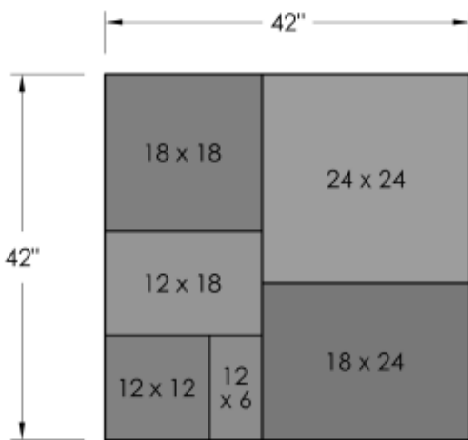

FEATURES

- Authentic, natural, slate texture
- 6 unique shapes, 24 unique stone textures
- All sizes on every pallet = simple installation
- Uniform thickness and accurate dimensions = Fast installation and a beautiful end result
- Consistent 2" thickness.

LAYER OF PALLET

PATIO LAYOUT

WALKWAY LAYOUT

DIMENSIONAL FLAGSTONE PALLET:

- 98 sf / pallet
- 2350# / pallet
- 8 layers / pallet
- One layer = 1 pattern

ROSETTA®

DIMENSIONAL
FLAGSTONE

www.discoverrosetta.com