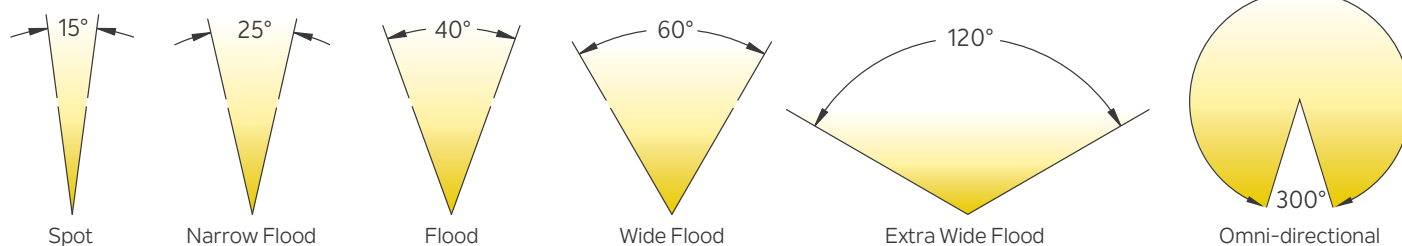

12V LED LAMPS FOR PROFESSIONAL RESULTS

* Ideal for side mount path, deck/step, wall wash fixtures and more.

- Consistent Results: 9-15V operating range with no loss in light output
- Custom Optics: Superior control and light uniformity
- Kichler Performance: High lumens per watt & total lumen output