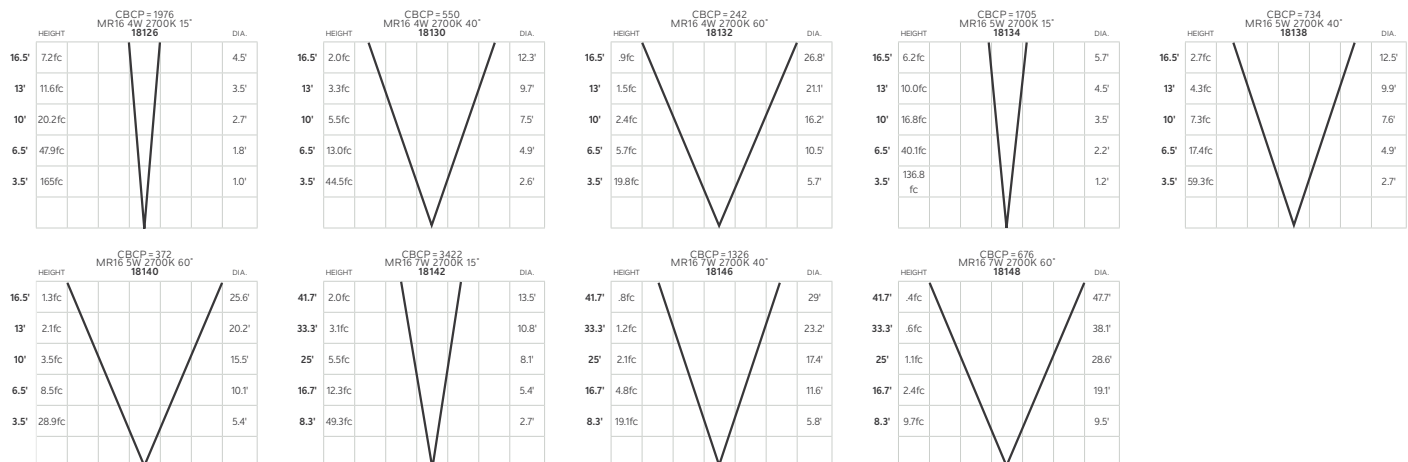

12V LAMP PHOTOMETRICS

The curves indicate the illuminated area and the average illumination when the luminaire is at different distances. Stated footcandles are for bare lamps only. For additional landscape product information tools and resources, visit Kichler.com/Landscape.