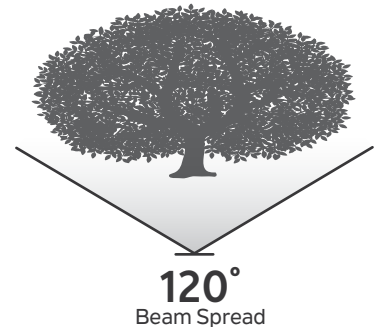

BRIGHT WHITE - 5000K

- Works well for illuminating evergreen trees and shrubs
- Commercial applications
- 120V-277V only

Beam Spreads

Our integrated LED fixtures are available in a variety of beam spreads so you can tailor the light to where it's needed the most.

Tall, thin beam of light ideal for grazing trees and column features.

Medium height and width beam of light suited for general accent lighting.

Short and wide beam of light useful for broad trees and wide structures.